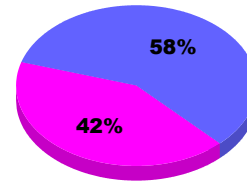

Jul/Aug/Sep

Male Female